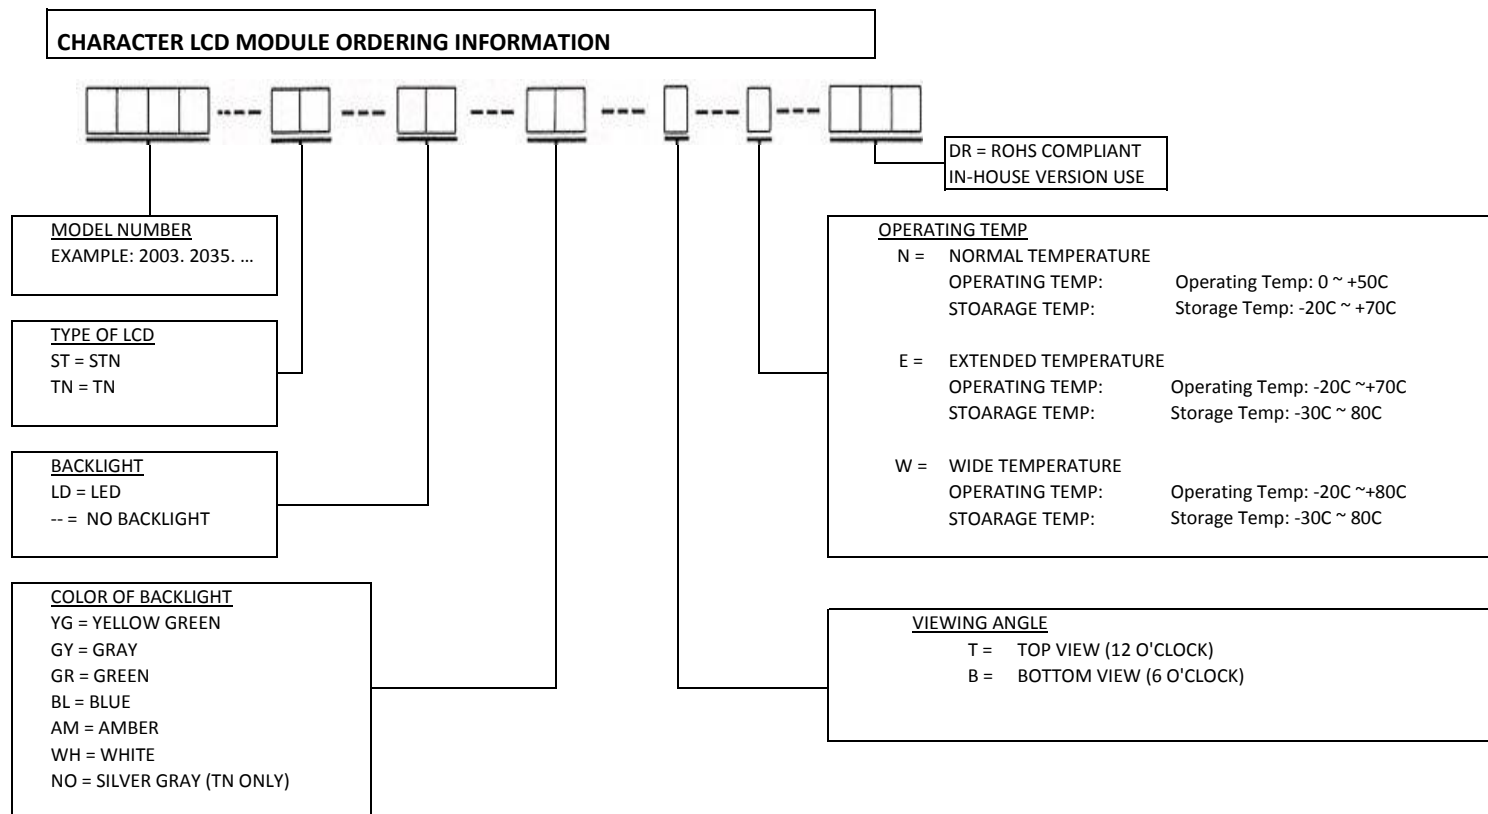

# CHARACTER LCD MODULE ORDERING INFORMATION

THE COLOR TONE OF MOST STN VERSIONS ARE SUPPLIED IN YELLOW-GREEN AND GRAY MODE.